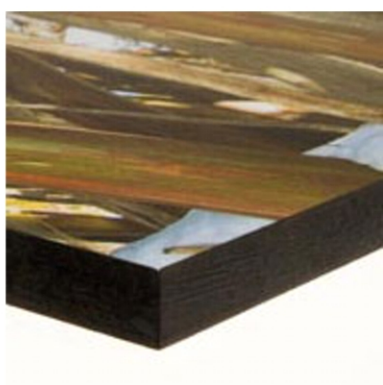

MDF Block Mount's

MDF block mounts are a stylish alternative to canvases and acrylic panels. Your images are printed using the latest 12 colour printer and laminated. Then they are bonded to a MDF panel with matt black edges. They come ready to hang and stand off the wall by around 10mm. These products are used in galleries and exhibitions and are a simple and clean way to show off your images.