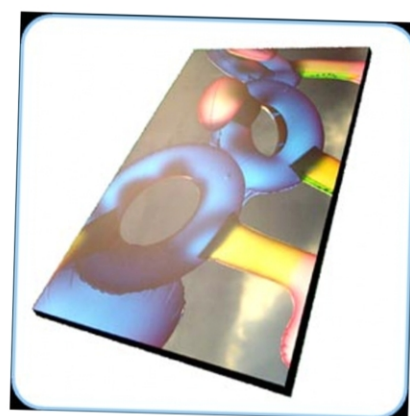

MDF Block Mount's

MDF block mounts are a stylish alternative to canvases and acrylic panels. Your images are printed using the latest 12 colour printer and laminated. Then they are bonded to a MDF panel with matt black edges. They come ready to hang and stand off the wall by around 10mm. These products are used in galleries and exhibitions and are a simple and clean way to show off your images.